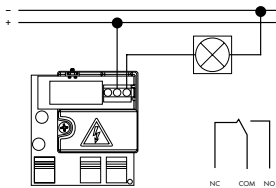

3 DC 24 V

AC 220-240 V/50-60 Hz