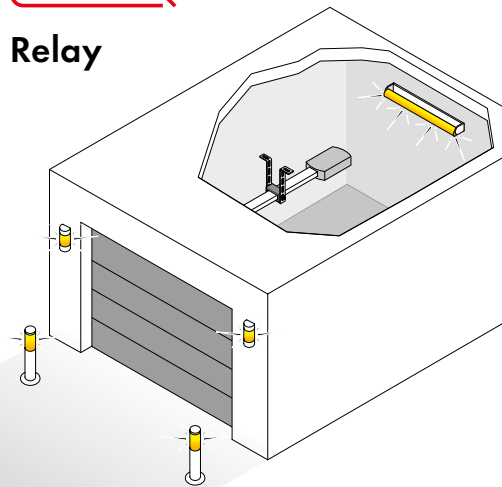

SOMMER

Relay